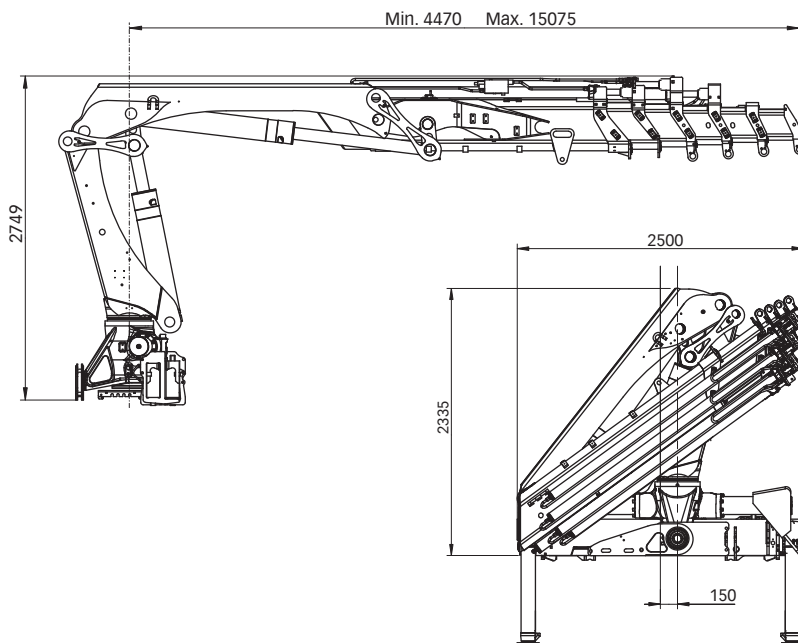

Hiab XS 244 CLX

Capacity 22 tm

Basic data

Hiab XS 244 CLX Basic data

Technical data

	EP-2 CLX	EP-3 CLX	EP-4 CLX	EP-5 CLX
Max. lifting capacity (kNm)	214	208	203	199
Outreach - hydraulic extensions (m)	8.0	10.3	12.7	15.1
Outreach - manual extensions (m)	12.5	14.9	17.2	17.2
Outreach / Lifting capacity, standard (m / kg)	2.5 / 8400	2.5 / 8200	2.4 / 8200	2.4 / 8200
	4.2 / 5200	4.3 / 4950	4.4 / 4700	4.5 / 4500
	5.9 / 3700	6.0 / 3450	6.1 / 3250	6.2 / 3100
	7.9 / 2760	8.0 / 2540	8.1 / 2380	8.2 / 2220
	-	10.2 / 1980	10.3 / 1820	10.4 / 1680
	-	-	12.6 / 1460	12.7 / 1340
	-	-	-	15.0 / 1120
Slewing angle	410°	410°	410°	410°
Height in folded position (mm)	2335	2335	2335	2335
Width in folded position (mm)	2429	2495	2495	2500
Installation space needed (mm)	1195	1185	1242	1192
Weight - "standard" crane without stabilizers (kg)	2390	2590	2760	2900
Weight - stabilizer equipment (kg)	381 - 474	381 - 474	381 - 474	381 - 474

Hiab XS 244 EP-5 CLX

ARW TRUCK EQUIPMENT LTD.

Calgary
8019 - 54th Street S.E.
Calgary AB T2C 4R7
1 (888) 843-6111

Edmonton
9410 - 51 Avenue N.W.
Edmonton, AB T6E 5A6
1 (866) 840-9365