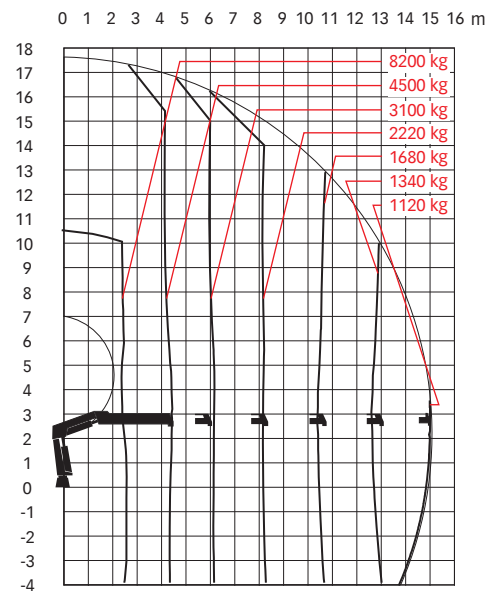

Hiab XS 244 CLX

Capacity 22 tm

Basic data

Hiab XS 244 CLX Basic data

Technical data

	EP-2 CLX	EP-3 CLX	EP-4 CLX	EP-5 CLX
Max. lifting capacity (kNm)	214	208	203	199
Outreach - hydraulic extensions (m)	8.0	10.3	12.7	15.1
Outreach - manual extensions (m)	12.5	14.9	17.2	17.2
Outreach / Lifting capacity, standard (m / kg)	2.5 / 8400	2.5 / 8200	2.4 / 8200	2.4 / 8200
	4.2 / 5200	4.3 / 4950	4.4 / 4700	4.5 / 4500
	5.9 / 3700	6.0 / 3450	6.1 / 3250	6.2 / 3100
	7.9 / 2760	8.0 / 2540	8.1 / 2380	8.2 / 2220
	-	10.2 / 1980	10.3 / 1820	10.4 / 1680
	-	-	12.6 / 1460	12.7 / 1340
	-	-	-	15.0 / 1120
Slewing angle	410°	410°	410°	410°
Height in folded position (mm)	2335	2335	2335	2335
Width in folded position (mm)	2429	2495	2495	2500
Installation space needed (mm)	1195	1185	1242	1192
Weight - "standard" crane without stabilizers (kg)	2390	2590	2760	2900
Weight - stabilizer equipment (kg)	381 - 474	381 - 474	381 - 474	381 - 474

Hiab XS 244 EP-5 CLX

ARW TRUCK EQUIPMENT LTD.

Calgary
8019 - 54th Street S.E.
Calgary AB T2C 4R7
1 (888) 843-6111

Edmonton
9410 - 51 Avenue N.W.
Edmonton, AB T6E 5A6
1 (866) 840-9365