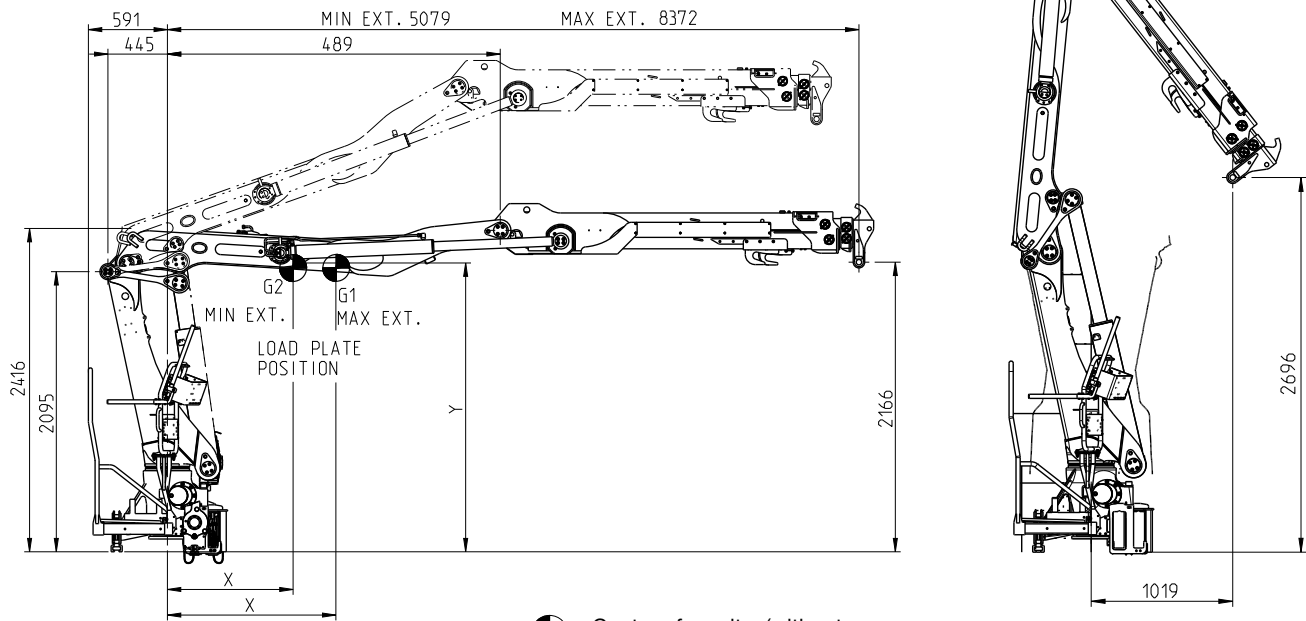

# HIAB Z-HIPRO 191 BASIC DATA

Technical data	HIAB Z-HIPRO 191
Lifting capacity (kNm)	179
Hydraulic extension outreach (m)	8.4
Weight (kg)	2670
Height Stretched (mm)	2604
Free load space (mm)	2062
Min outreach (mm)	5172
Max outreach (mm)	8372
Hook pos at 1019 (mm)	2696
Height folded (mm)	2501
Width folded (mm)	2542
Installation space needed	1041
Operation	Remote
HPL link	Yes
ASC	Yes
PFD	Yes
Variable pump	Yes
Three-point bridge	Yes
Integrated slew sensor	Yes
Folding within truck dimensions	Yes

## HIAB Z-HIPRO 191

 Center of gravity (without stabilizers and grapple)

	X	Y	Z
G1	1260	2160	0
G2	940	2160	0

	X	Y	Z
G3	30	940	-480

Load diagram HIAB Z-HIPRO 191

Capacity plate HIAB Z-HIPRO 191

**Calgary**

8019 - 54th Street S.E.  
Calgary AB T2C 4R7  
**1 (888) 843-6111**