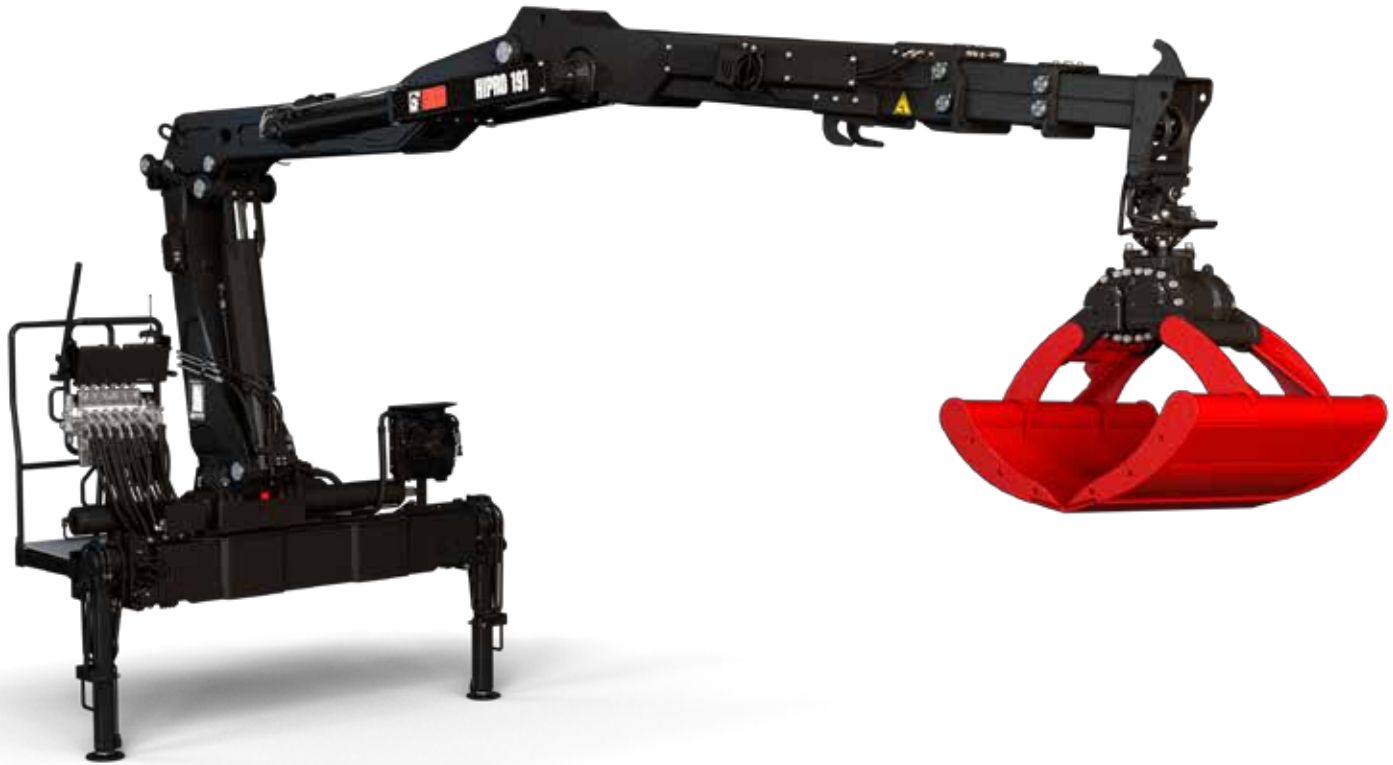

# HIAB Z-HIPRO 191

# HIAB Z-HIPRO 191 BASIC DATA

Technical data	HIAB Z-HIPRO 191
Lifting capacity (kNm)	179
Hydraulic extension outreach (m)	8.4
Weight (kg)	2670
Height Stretched (mm)	2604
Free load space (mm)	2062
Min outreach (mm)	5172
Max outreach (mm)	8372
Hook pos at 1019 (mm)	2696
Height folded (mm)	2501
Width folded (mm)	2542
Installation space needed	1041
Operation	Remote
HPL link	Yes
ASC	Yes
PFD	Yes
Variable pump	Yes
Three-point bridge	Yes
Integrated slew sensor	Yes
Folding within truck dimensions	Yes