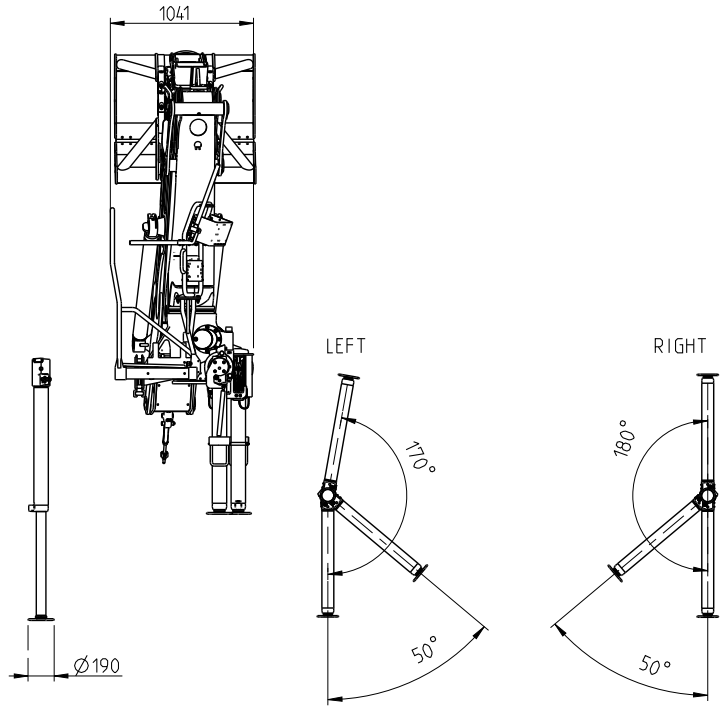

# HIAB Z-HIPRO 191 BASIC DATA

Technical data	HIAB Z-HIPRO 191
Lifting capacity (kNm)	179
Hydraulic extension outreach (m)	8.4
Weight (kg)	2670
Height Stretched (mm)	2604
Free load space (mm)	2062
Min outreach (mm)	5172
Max outreach (mm)	8372
Hook pos at 1019 (mm)	2696
Height folded (mm)	2501
Width folded (mm)	2542
Installation space needed	1041
Operation	Remote
HPL link	Yes
ASC	Yes
PFD	Yes
Variable pump	Yes
Three-point bridge	Yes
Integrated slew sensor	Yes
Folding within truck dimensions	Yes

## HIAB Z-HIPRO 191

 Center of gravity (without stabilizers and grapple)

	X	Y	Z
G1	1260	2160	0
G2	940	2160	0

	X	Y	Z
G3	30	940	-480

Load diagram HIAB Z-HIPRO 191

Capacity plate HIAB Z-HIPRO 191

**Calgary**

8019 - 54th Street S.E.  
Calgary AB T2C 4R7  
**1 (888) 843-6111**