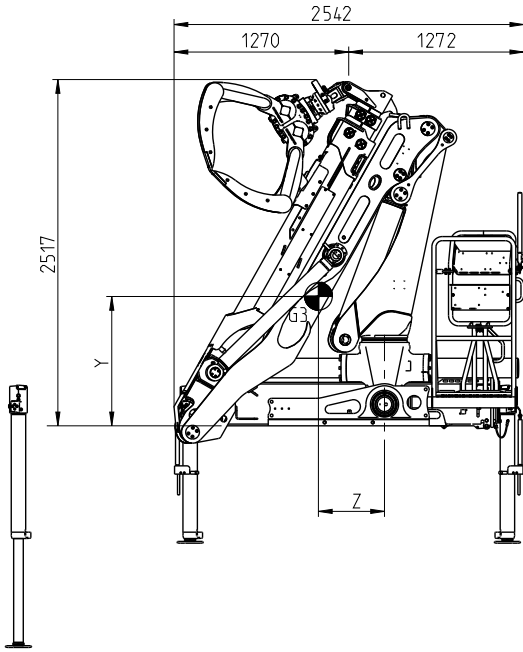

# HIAB Z-HIPRO 191 BASIC DATA

Technical data	HIAB Z-HIPRO 191
Lifting capacity (kNm)	179
Hydraulic extension outreach (m)	8.4
Weight (kg)	2670
Height Stretched (mm)	2604
Free load space (mm)	2062
Min outreach (mm)	5172
Max outreach (mm)	8372
Hook pos at 1019 (mm)	2696
Height folded (mm)	2501
Width folded (mm)	2542
Installation space needed	1041
Operation	Remote
HPL link	Yes
ASC	Yes
PFD	Yes
Variable pump	Yes
Three-point bridge	Yes
Integrated slew sensor	Yes
Folding within truck dimensions	Yes

## HIAB Z-HIPRO 191

 Center of gravity (without stabilizers and grapple)

	X	Y	Z
G1	1260	2160	0
G2	940	2160	0

	X	Y	Z
G3	30	940	-480

Load diagram HIAB Z-HIPRO 191

Capacity plate HIAB Z-HIPRO 191

**Calgary**

8019 - 54th Street S.E.  
Calgary AB T2C 4R7  
**1 (888) 843-6111**