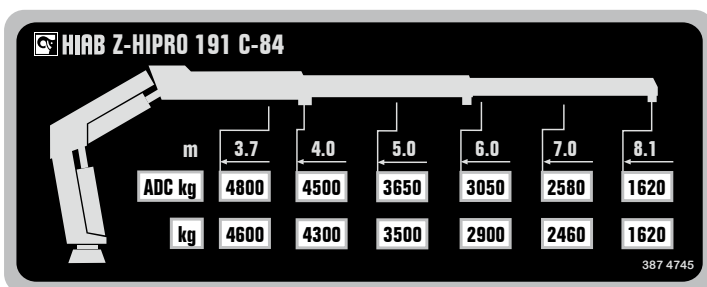

# HIAB Z-HIPRO 191 BASIC DATA

Technical data	HIAB Z-HIPRO 191
Lifting capacity (kNm)	179
Hydraulic extension outreach (m)	8.4
Weight (kg)	2670
Height Stretched (mm)	2604
Free load space (mm)	2062
Min outreach (mm)	5172
Max outreach (mm)	8372
Hook pos at 1019 (mm)	2696
Height folded (mm)	2501
Width folded (mm)	2542
Installation space needed	1041
Operation	Remote
HPL link	Yes
ASC	Yes
PFD	Yes
Variable pump	Yes
Three-point bridge	Yes
Integrated slew sensor	Yes
Folding within truck dimensions	Yes

## HIAB Z-HIPRO 191

 Center of gravity (without stabilizers and grapple)

	X	Y	Z
G1	1260	2160	0
G2	940	2160	0

	X	Y	Z
G3	30	940	-480

Load diagram HIAB Z-HIPRO 191

Capacity plate HIAB Z-HIPRO 191

**Calgary**

8019 - 54th Street S.E.  
Calgary AB T2C 4R7  
**1 (888) 843-6111**