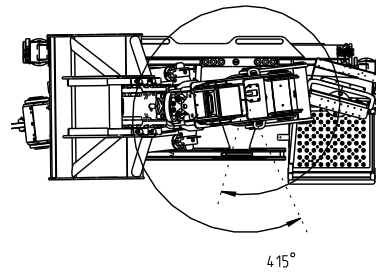

# HIAB Z-HIPRO 191 BASIC DATA

Technical data	HIAB Z-HIPRO 191
Lifting capacity (kNm)	179
Hydraulic extension outreach (m)	8.4
Weight (kg)	2670
Height Stretched (mm)	2604
Free load space (mm)	2062
Min outreach (mm)	5172
Max outreach (mm)	8372
Hook pos at 1019 (mm)	2696
Height folded (mm)	2501
Width folded (mm)	2542
Installation space needed	1041
Operation	Remote
HPL link	Yes
ASC	Yes
PFD	Yes
Variable pump	Yes
Three-point bridge	Yes
Integrated slew sensor	Yes
Folding within truck dimensions	Yes

## HIAB Z-HIPRO 191

 Center of gravity (without stabilizers and grapple)

	X	Y	Z
G1	1260	2160	0
G2	940	2160	0

	X	Y	Z
G3	30	940	-480

Load diagram HIAB Z-HIPRO 191

Capacity plate HIAB Z-HIPRO 191

**Calgary**

8019 - 54th Street S.E.  
Calgary AB T2C 4R7  
**1 (888) 843-6111**