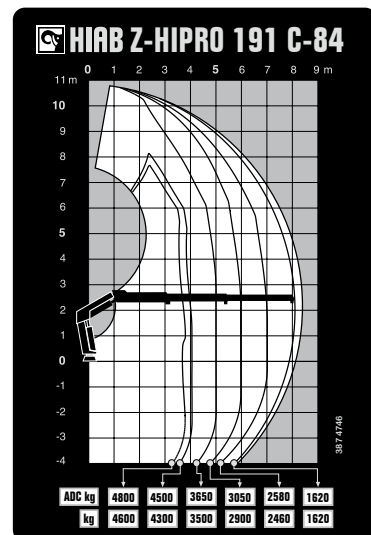

# HIAB Z-HIPRO 191 BASIC DATA

Technical data	HIAB Z-HIPRO 191
Lifting capacity (kNm)	179
Hydraulic extension outreach (m)	8.4
Weight (kg)	2670
Height Stretched (mm)	2604
Free load space (mm)	2062
Min outreach (mm)	5172
Max outreach (mm)	8372
Hook pos at 1019 (mm)	2696
Height folded (mm)	2501
Width folded (mm)	2542
Installation space needed	1041
Operation	Remote
HPL link	Yes
ASC	Yes
PFD	Yes
Variable pump	Yes
Three-point bridge	Yes
Integrated slew sensor	Yes
Folding within truck dimensions	Yes

## HIAB Z-HIPRO 191

 Center of gravity (without stabilizers and grapple)

	X	Y	Z
G1	1260	2160	0
G2	940	2160	0

	X	Y	Z
G3	30	940	-480

Load diagram HIAB Z-HIPRO 191

Capacity plate HIAB Z-HIPRO 191

**Calgary**

8019 - 54th Street S.E.  
Calgary AB T2C 4R7  
**1 (888) 843-6111**