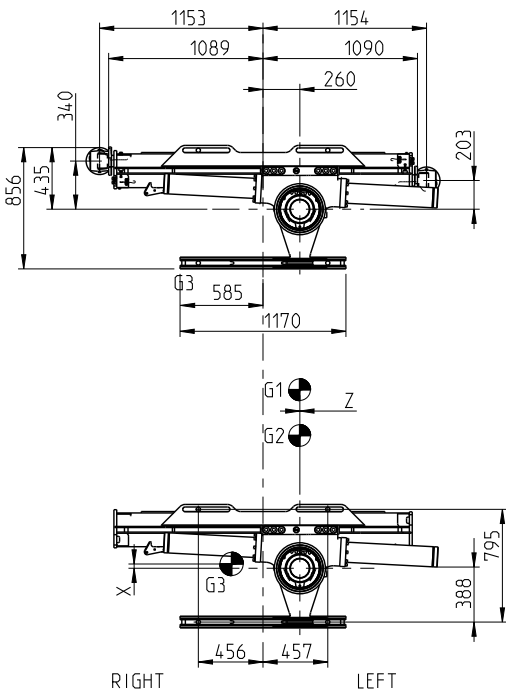

# HIAB Z-HIPRO 191 BASIC DATA

Technical data	HIAB Z-HIPRO 191
Lifting capacity (kNm)	179
Hydraulic extension outreach (m)	8.4
Weight (kg)	2670
Height Stretched (mm)	2604
Free load space (mm)	2062
Min outreach (mm)	5172
Max outreach (mm)	8372
Hook pos at 1019 (mm)	2696
Height folded (mm)	2501
Width folded (mm)	2542
Installation space needed	1041
Operation	Remote
HPL link	Yes
ASC	Yes
PFD	Yes
Variable pump	Yes
Three-point bridge	Yes
Integrated slew sensor	Yes
Folding within truck dimensions	Yes

## HIAB Z-HIPRO 191

 Center of gravity (without stabilizers and grapple)

	X	Y	Z
G1	1260	2160	0
G2	940	2160	0

	X	Y	Z
G3	30	940	-480

Load diagram HIAB Z-HIPRO 191

Capacity plate HIAB Z-HIPRO 191

**Calgary**

8019 - 54th Street S.E.  
Calgary AB T2C 4R7  
**1 (888) 843-6111**